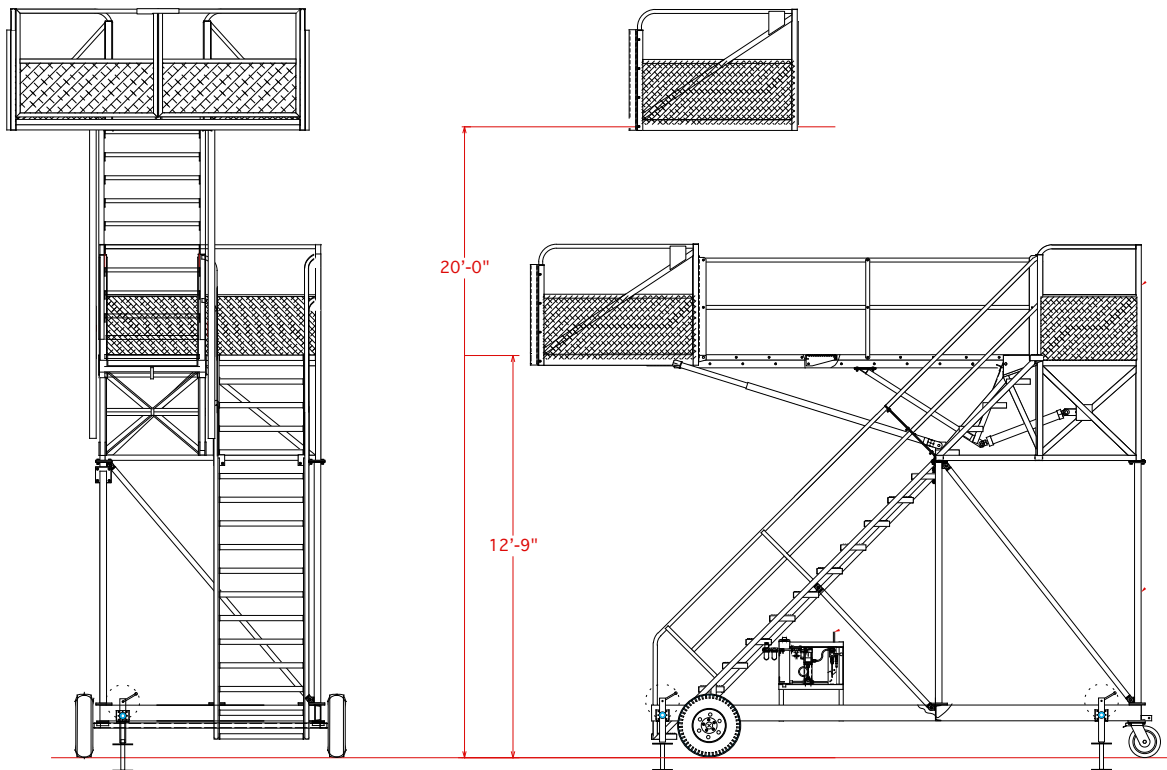

# Workstand, Door stand, Entry Stand

## 3006

9 Ft Wide Platform For Door Work