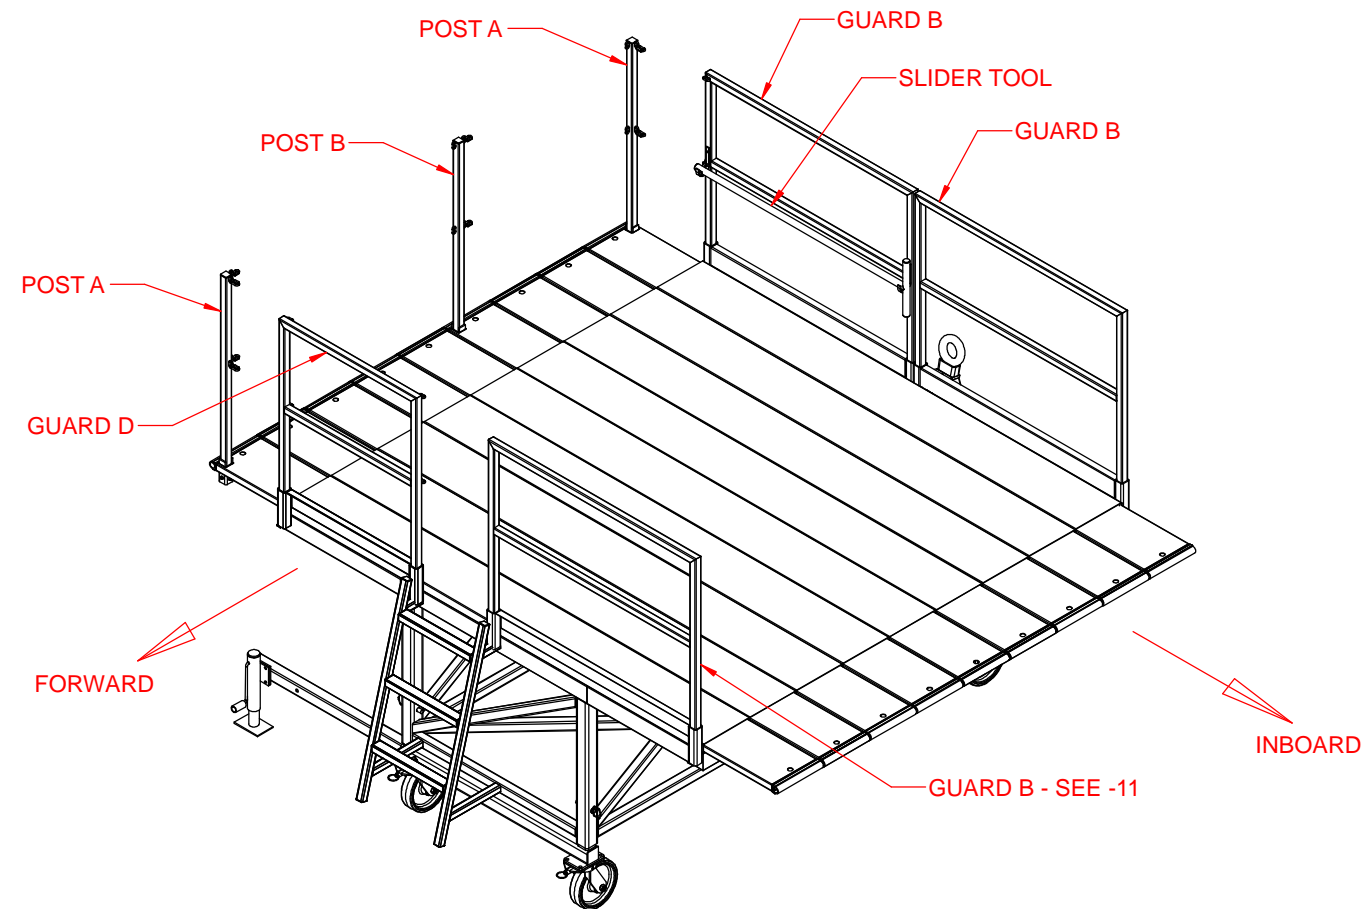

DAE Industries
 (502) 589-1445
 www.DAEind.com

B-767 Wheel well Stand
3666

WHEEL WELL STAND - FIXED HEIGHT
 - CHAINS NOT SHOWN -
 WEIGHT 2200# PER SIDE
 STARBOARD SIDE SHOWN
 PORT SIDE OPPOSITE
 PRICED PER SIDE