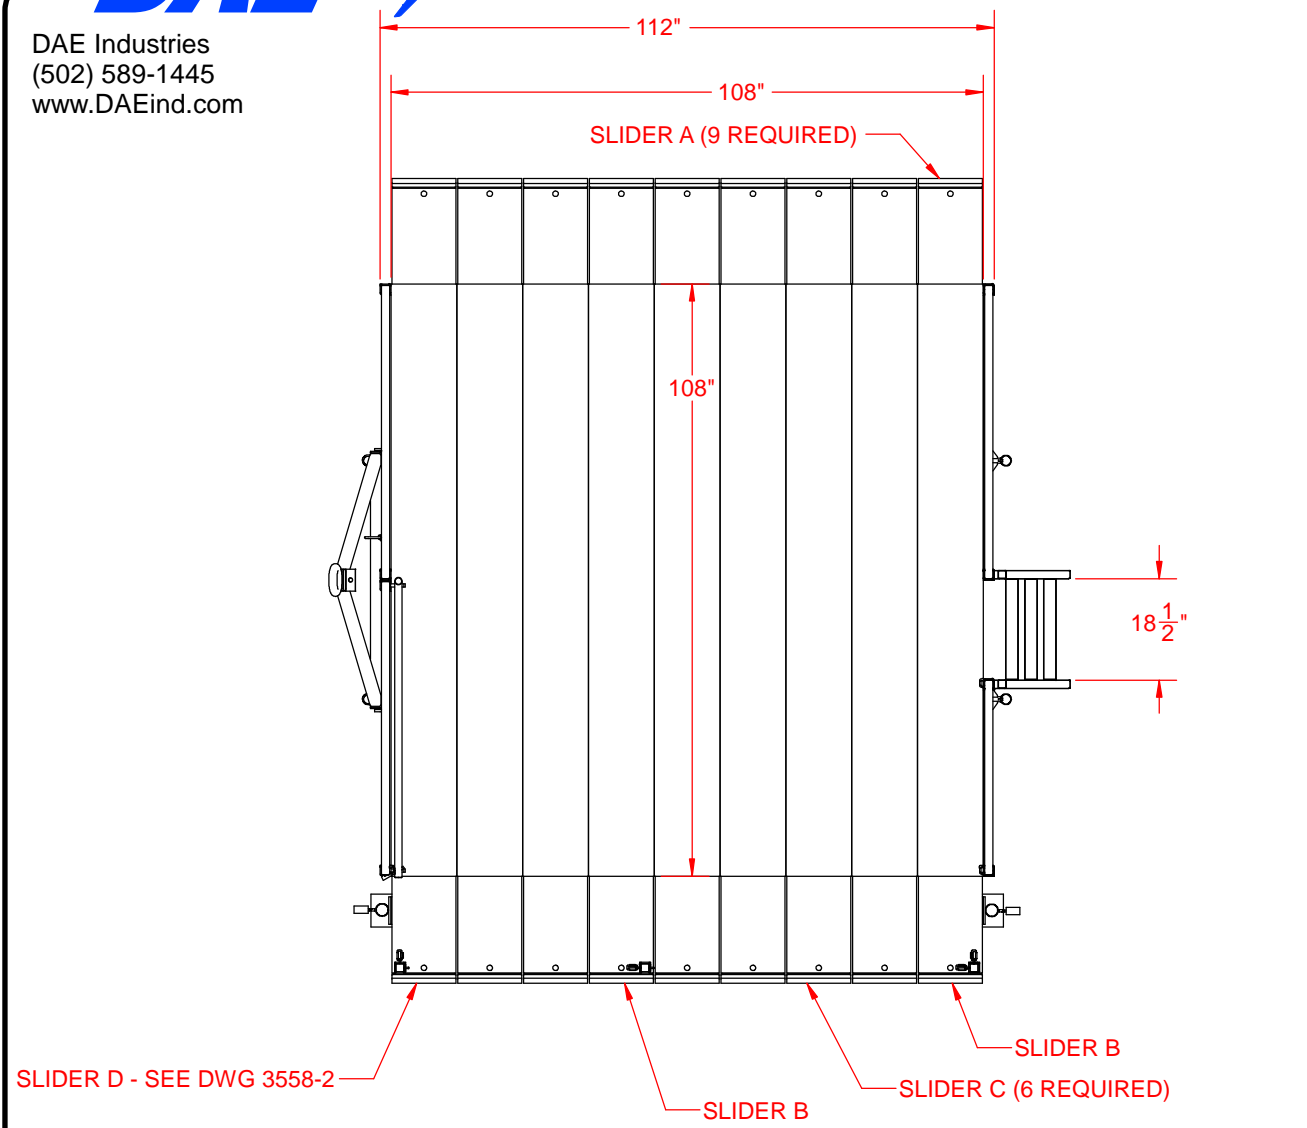

DAE Industries
 (502) 589-1445
 www.DAEind.com

B-767 Wheel well Stand
3666

WHEEL WELL STAND - FIXED HEIGHT
 - CHAINS NOT SHOWN -
 WEIGHT 2200# PER SIDE
 STARBOARD SIDE SHOWN
 PORT SIDE OPPOSITE
 PRICED PER SIDE