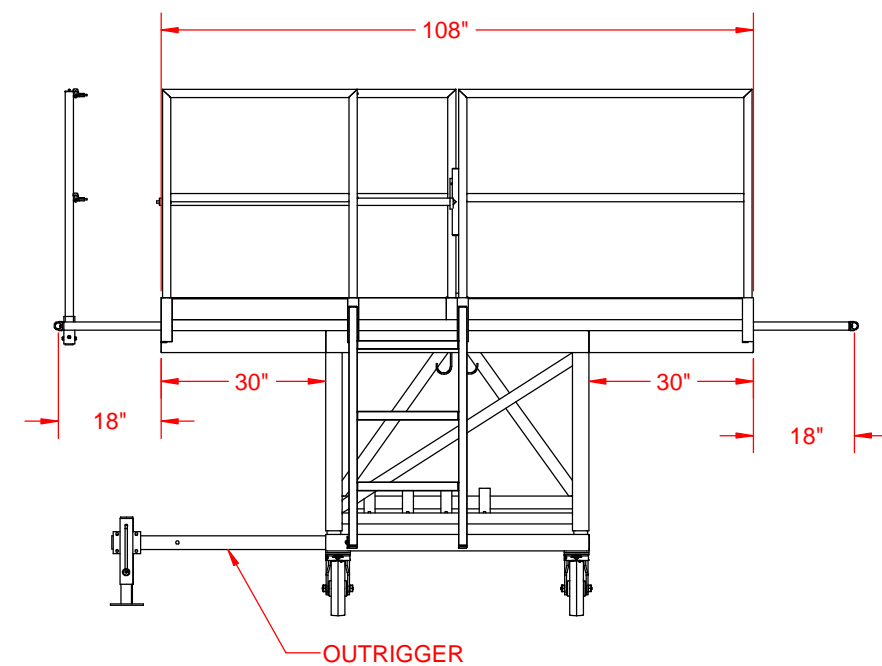

DAE Industries
 (502) 589-1445
 www.DAEind.com

B-767 Wheel well Stand
3666

WHEEL WELL STAND - FIXED HEIGHT
 - CHAINS NOT SHOWN -
 WEIGHT 2200# PER SIDE
 STARBOARD SIDE SHOWN
 PORT SIDE OPPOSITE
 PRICED PER SIDE