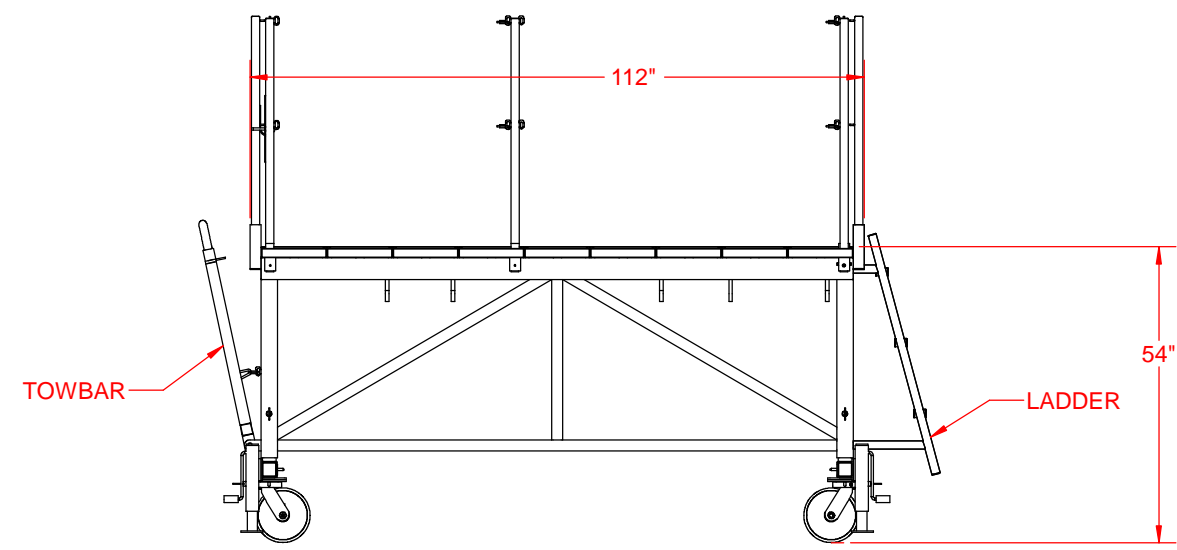

DAE Industries
 (502) 589-1445
 www.DAEind.com

B-767 Wheel well Stand
3666

WHEEL WELL STAND - FIXED HEIGHT
 - CHAINS NOT SHOWN -
 WEIGHT 2200# PER SIDE
 STARBOARD SIDE SHOWN
 PORT SIDE OPPOSITE
 PRICED PER SIDE