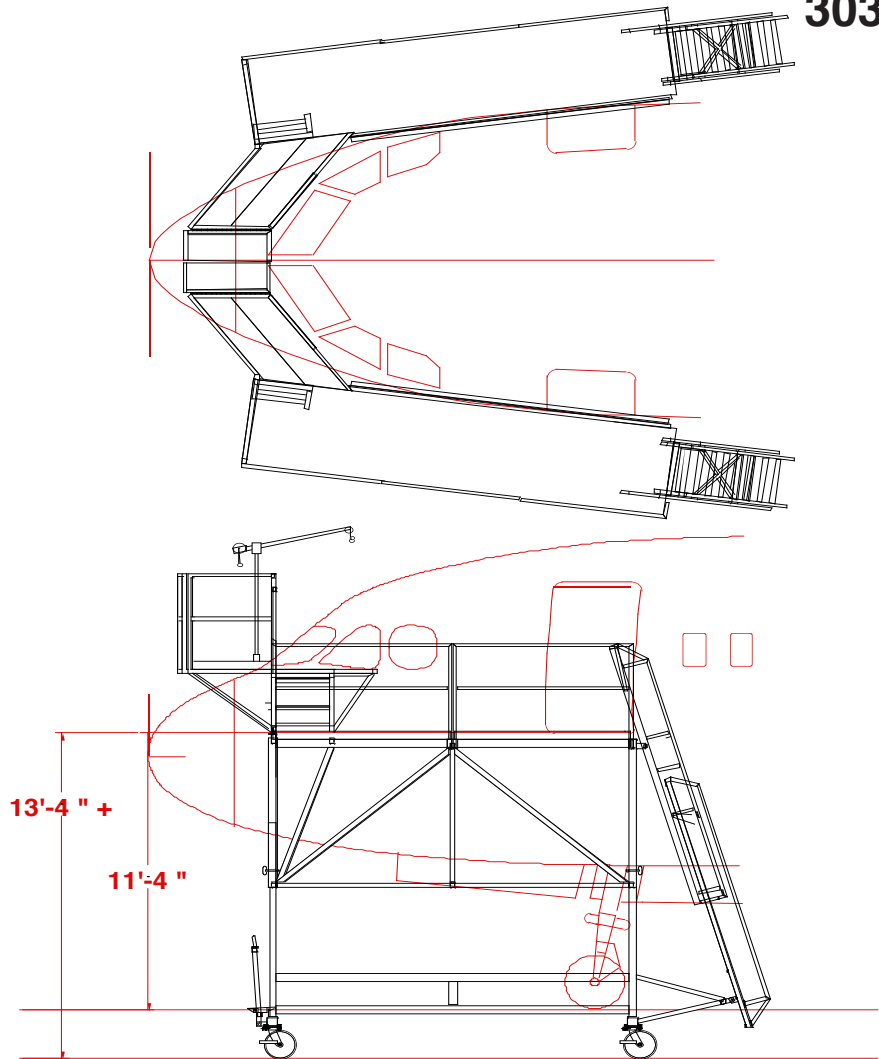

DAE

DAE Industries Inc
(502) 589-1445

A320 Door /Windshield Stand

3033

- 2 Piece Set
- Adjustable Height
- Towbar
- Jib Crane For Windshield Removal

Provides Access For Windshield And Door Service

Model 3033 Adjustable Ht Windshield Stand