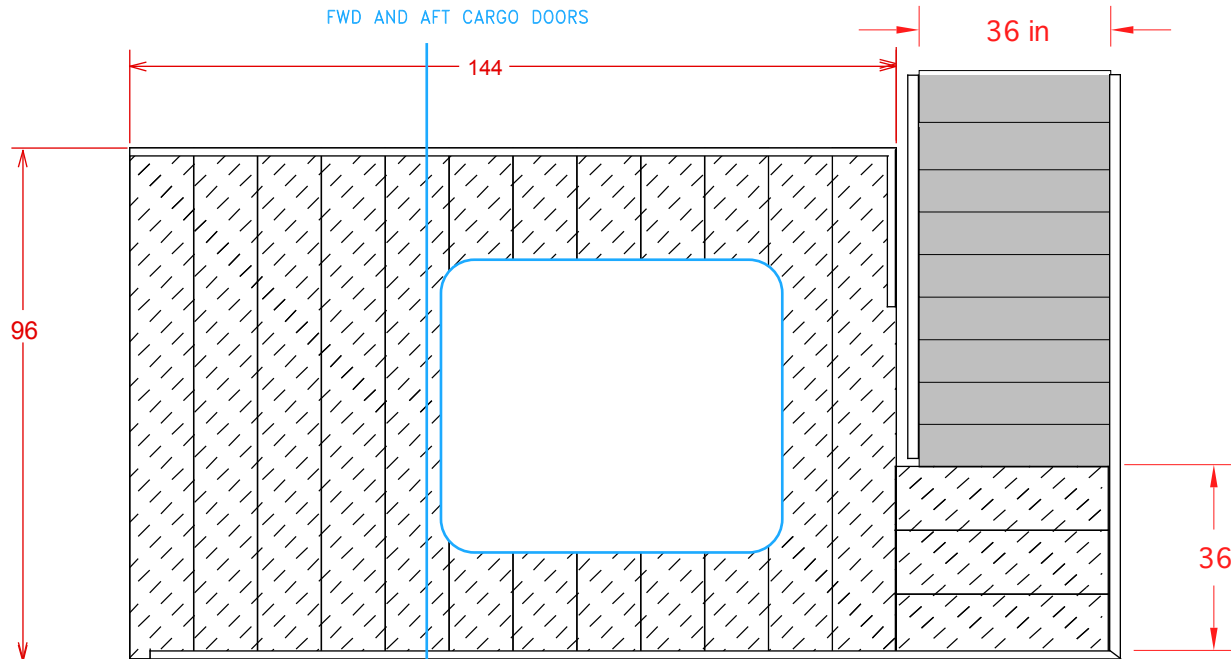

# B 757 #1 Cargo Door Stand 3400\_1 Fwd

## DAE Model 3400\_1 Access stand for B757 No.1 Lower lobe cargo door