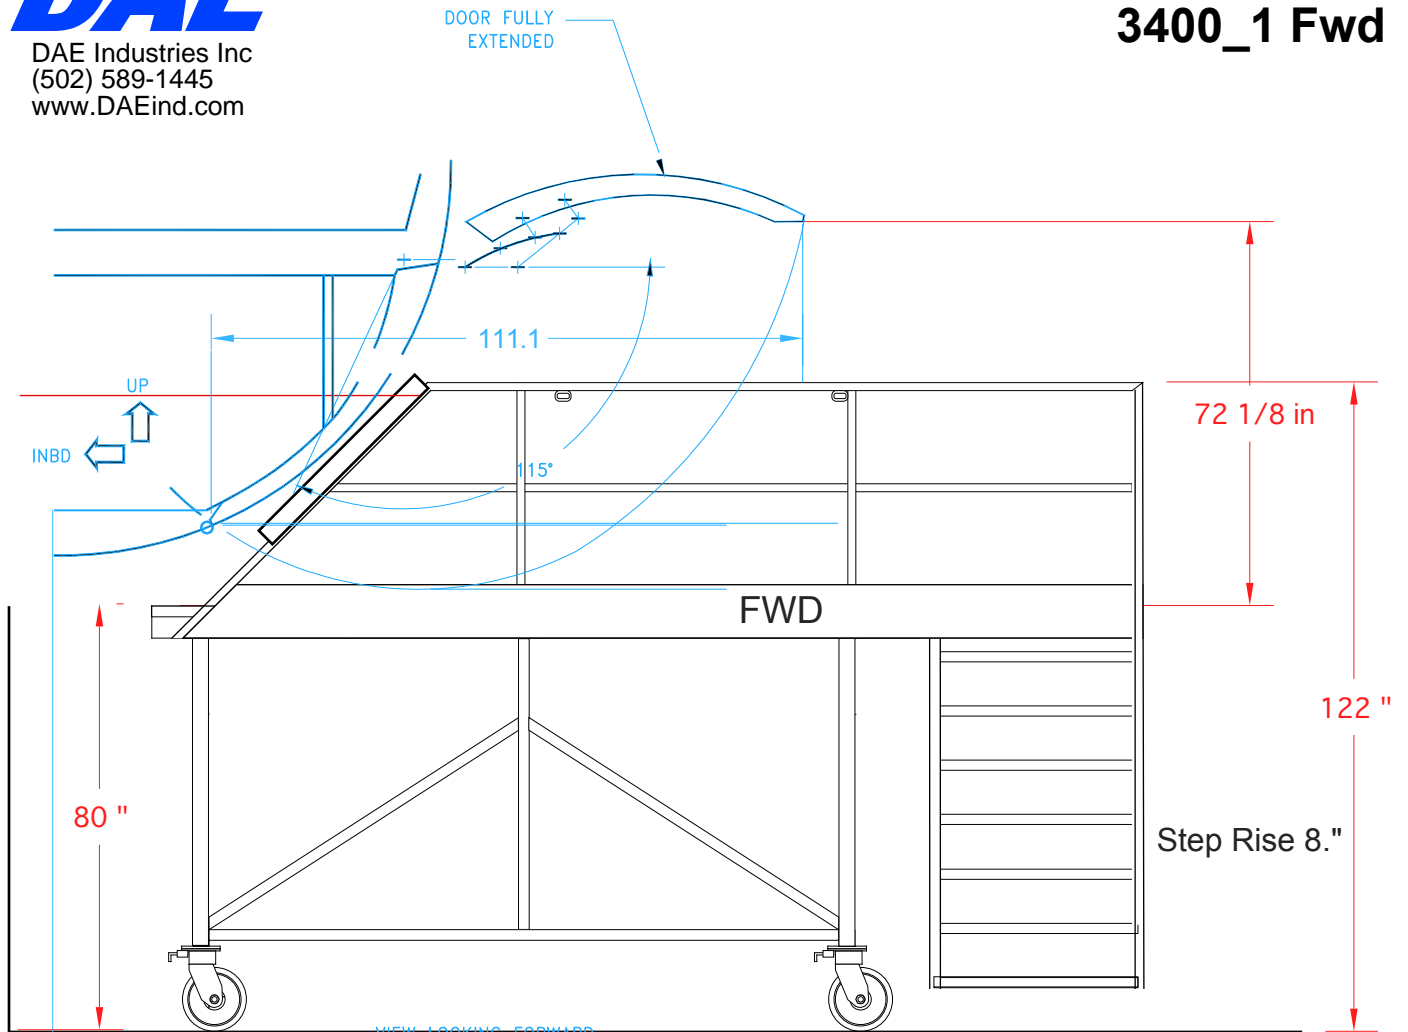

# B 757 #1 Cargo Door Stand 3400\_1 Fwd

## DAE Model 3400\_1 Access stand for B757 No.1 Lower lobe cargo door