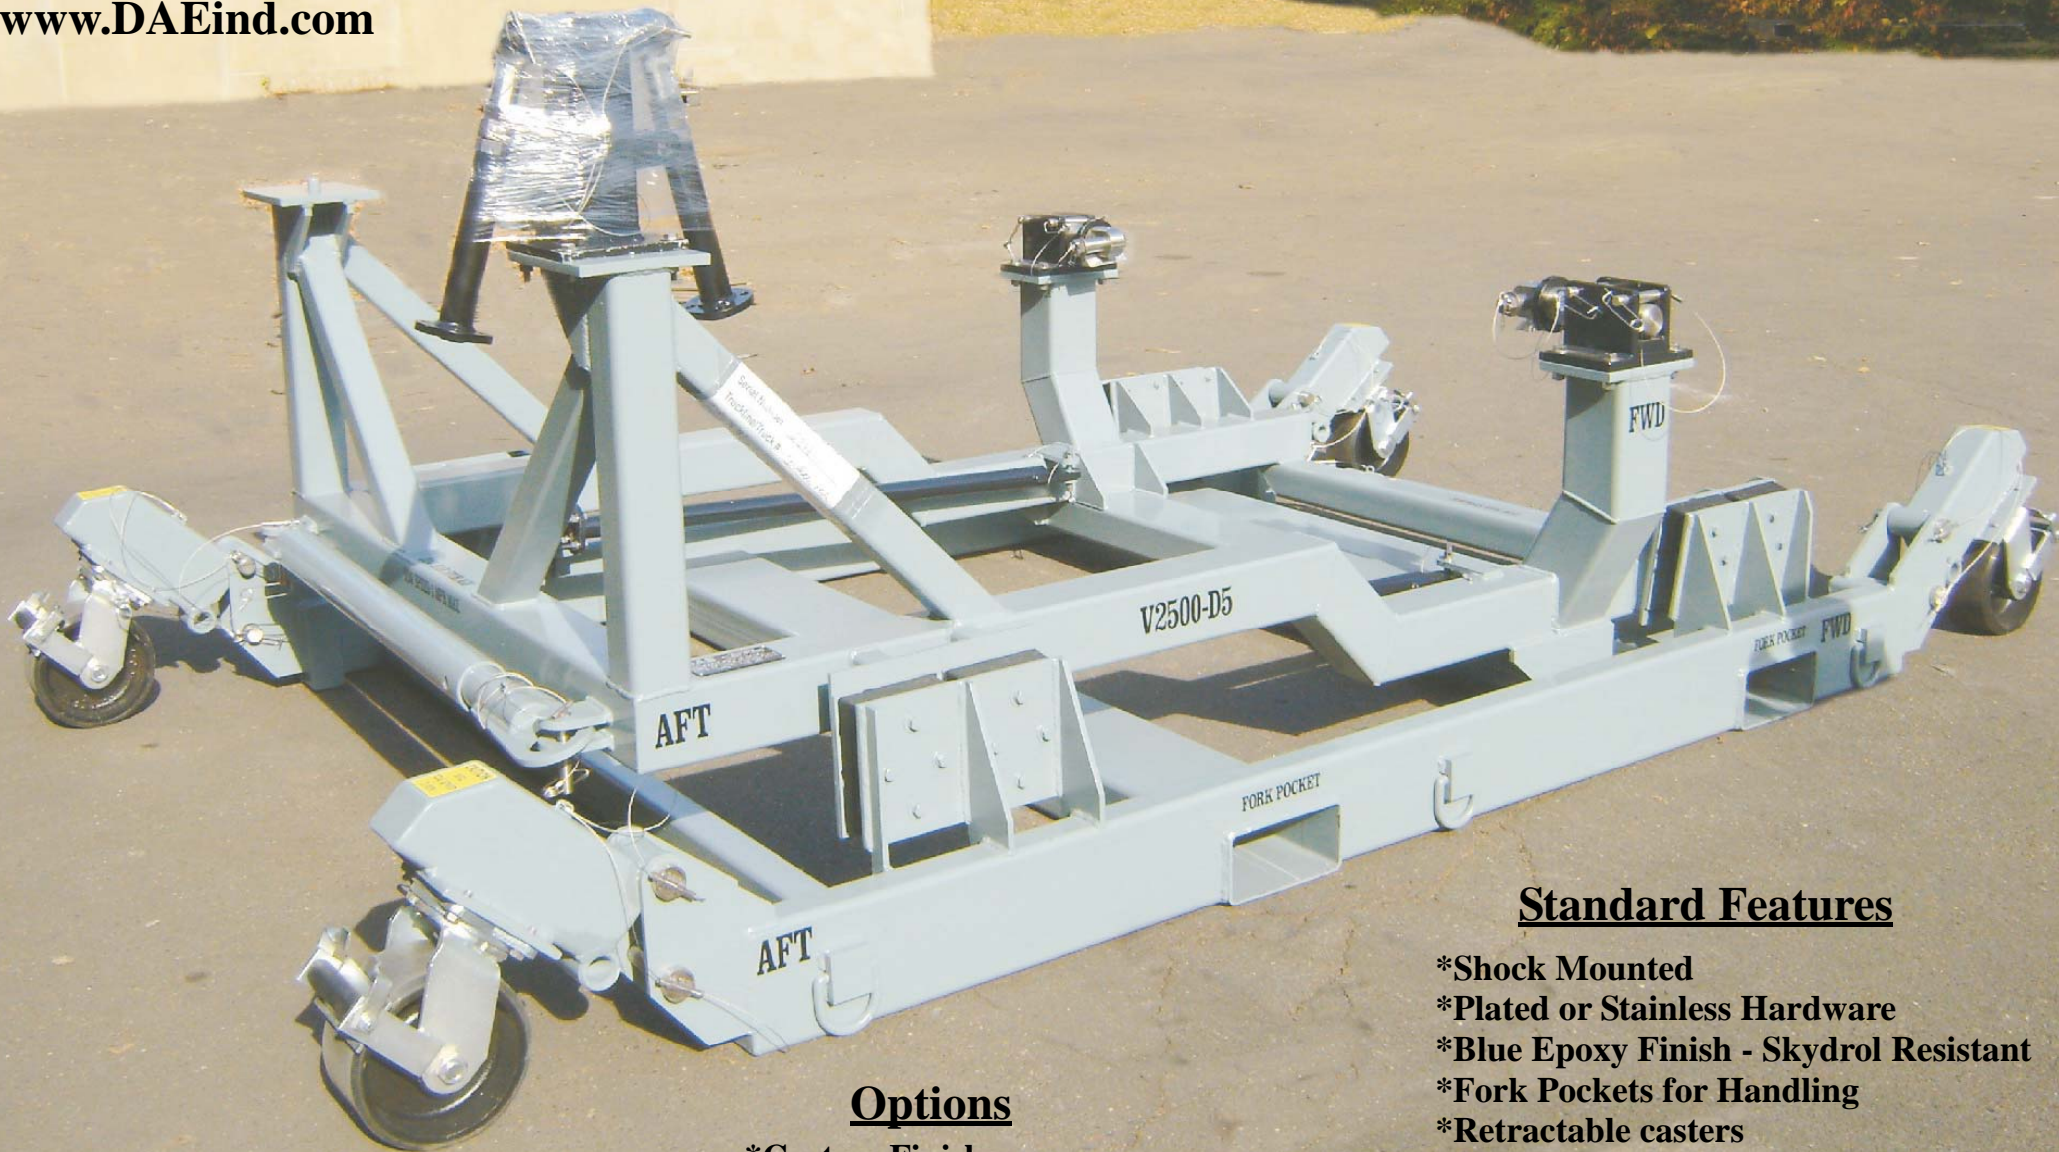

MODEL #3515 ENGINE STAND - V2500-D5

DAE Industries
(502)653-4250
www.DAEind.com

Options

- *Custom Finish
- *Spring Loaded Casters

Standard Features

- *Shock Mounted
- *Plated or Stainless Hardware
- *Blue Epoxy Finish - Skydrol Resistant
- *Fork Pockets for Handling
- *Retractable casters
- *Tow Bars
- *Boot Strap Compliant